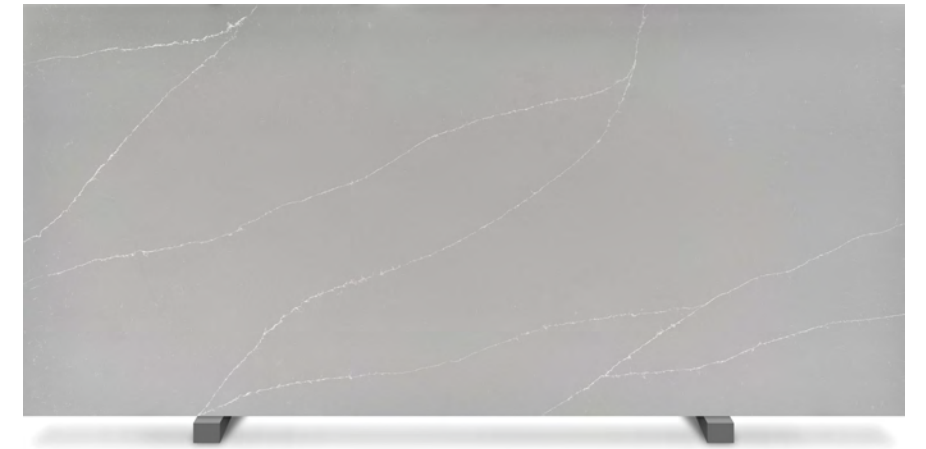

Calacatta Sare

6002