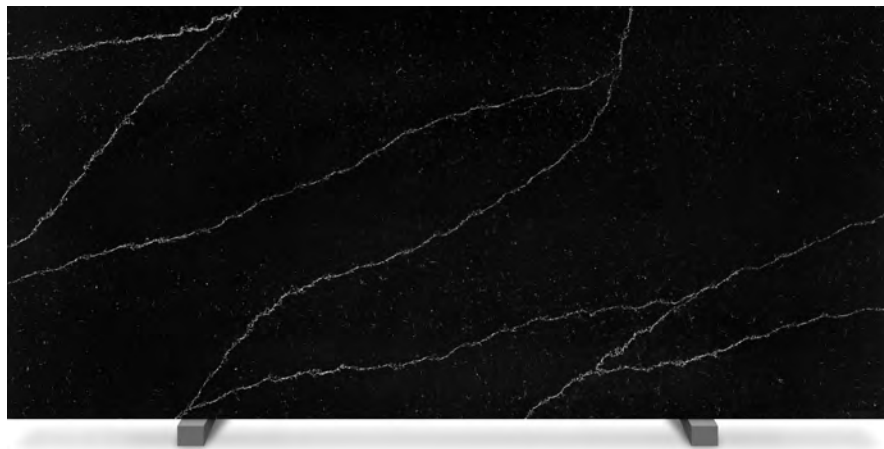

Calacatta Esila

6003